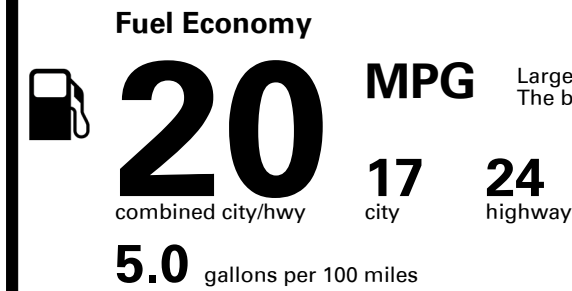

## EPA DOT Fuel Economy and Environment

Large Cars range from 14 to 103 MPG. The best vehicle rates 136 MPGe.

**You spend \$4,250**  
 more in fuel costs over 5 years compared to the average new vehicle.